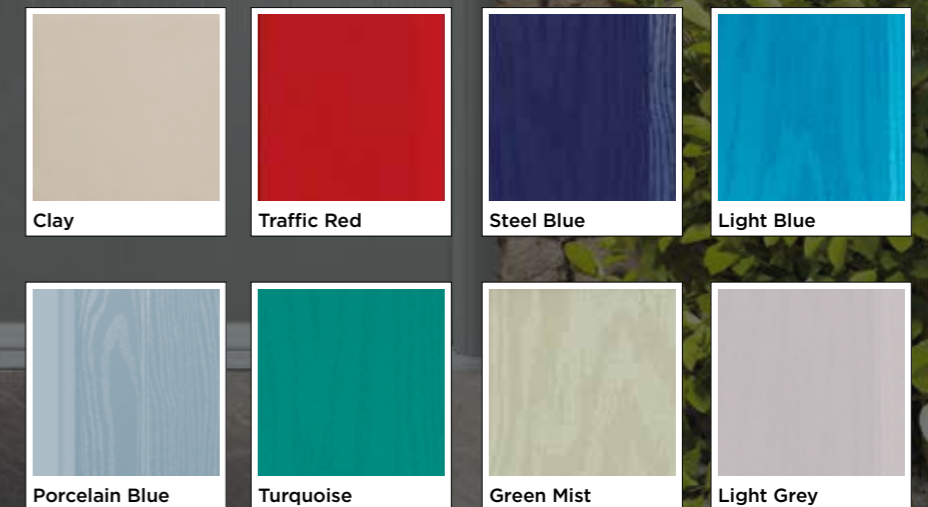

* Scroll, Slimline and Urn available in all the same colours as Contemporary

Colour Palette

We have selected a range of colours and shades to suit different architectural periods and individual choices. This inspirational colour palette will transform your home, creating the kerb appeal you desire, make your Residence Collection Door by Apeer to suit you and your home.

Standard Residence Colours - Grained

Standard Residence Colours - Smooth

Premium Colours

THE
RESIDENCE
DOOR COLLECTION
BY **Apeer**

T: 0345 672 9333

T: 048 2563 2200 (ROI)

sales@apeer.co.uk

apeer.co.uk/residence