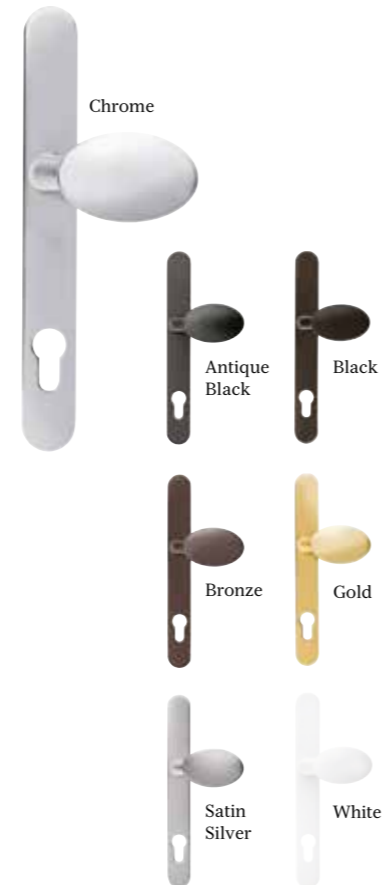

Polaris - Black Square Handle

Antares - Stainless Steel Round Handle

Epsilon - Stainless Steel Square Handle

Karcher Lever Handle
Waist high lock system with round escutcheon plate and Karcher lever handle.

Finger Pull
Also available in Black

Square Finger Pull
Also available in Black

1800mm Bar Handle

1200mm Bar Handle

600mm Bar Handle

1500mm Square Bar Handle

1200mm Black Bar Handle

1200mm Black Square Bar Handle

1200mm Off-set Square Bar Handle

Classic Handles and Letterplates

Stainless Steel Letter plate

Knockers

Stainless Steel Urn Knocker

Chrome Architectural Knocker

Letterplates

Lever Handles

Lever Pad Handles

Contemporary

Lionshead

In order to ensure the best quality accessories are used on Apeer doors, New World reserves the right to replace any of the above options as required. Hardware comes with manufacturer's warranty.