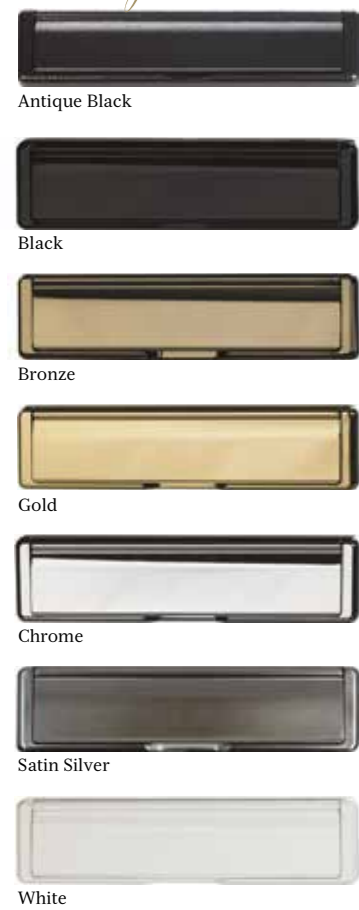

Finger Pull
Also available in Black

Square Finger Pull
Also available in Black

1800mm Bar Handle

1200mm Bar Handle

600mm Bar Handle

1500mm Square Bar Handle

1200mm Black Bar Handle

1200mm Black Square Bar Handle

1200mm Off-set Square Bar Handle

Classic Handles and Letterplates

Stainless Steel Letter plate

Knockers

Stainless Steel Urn Knocker

Chrome Architectural Knocker

Letterplates

Lever Handles