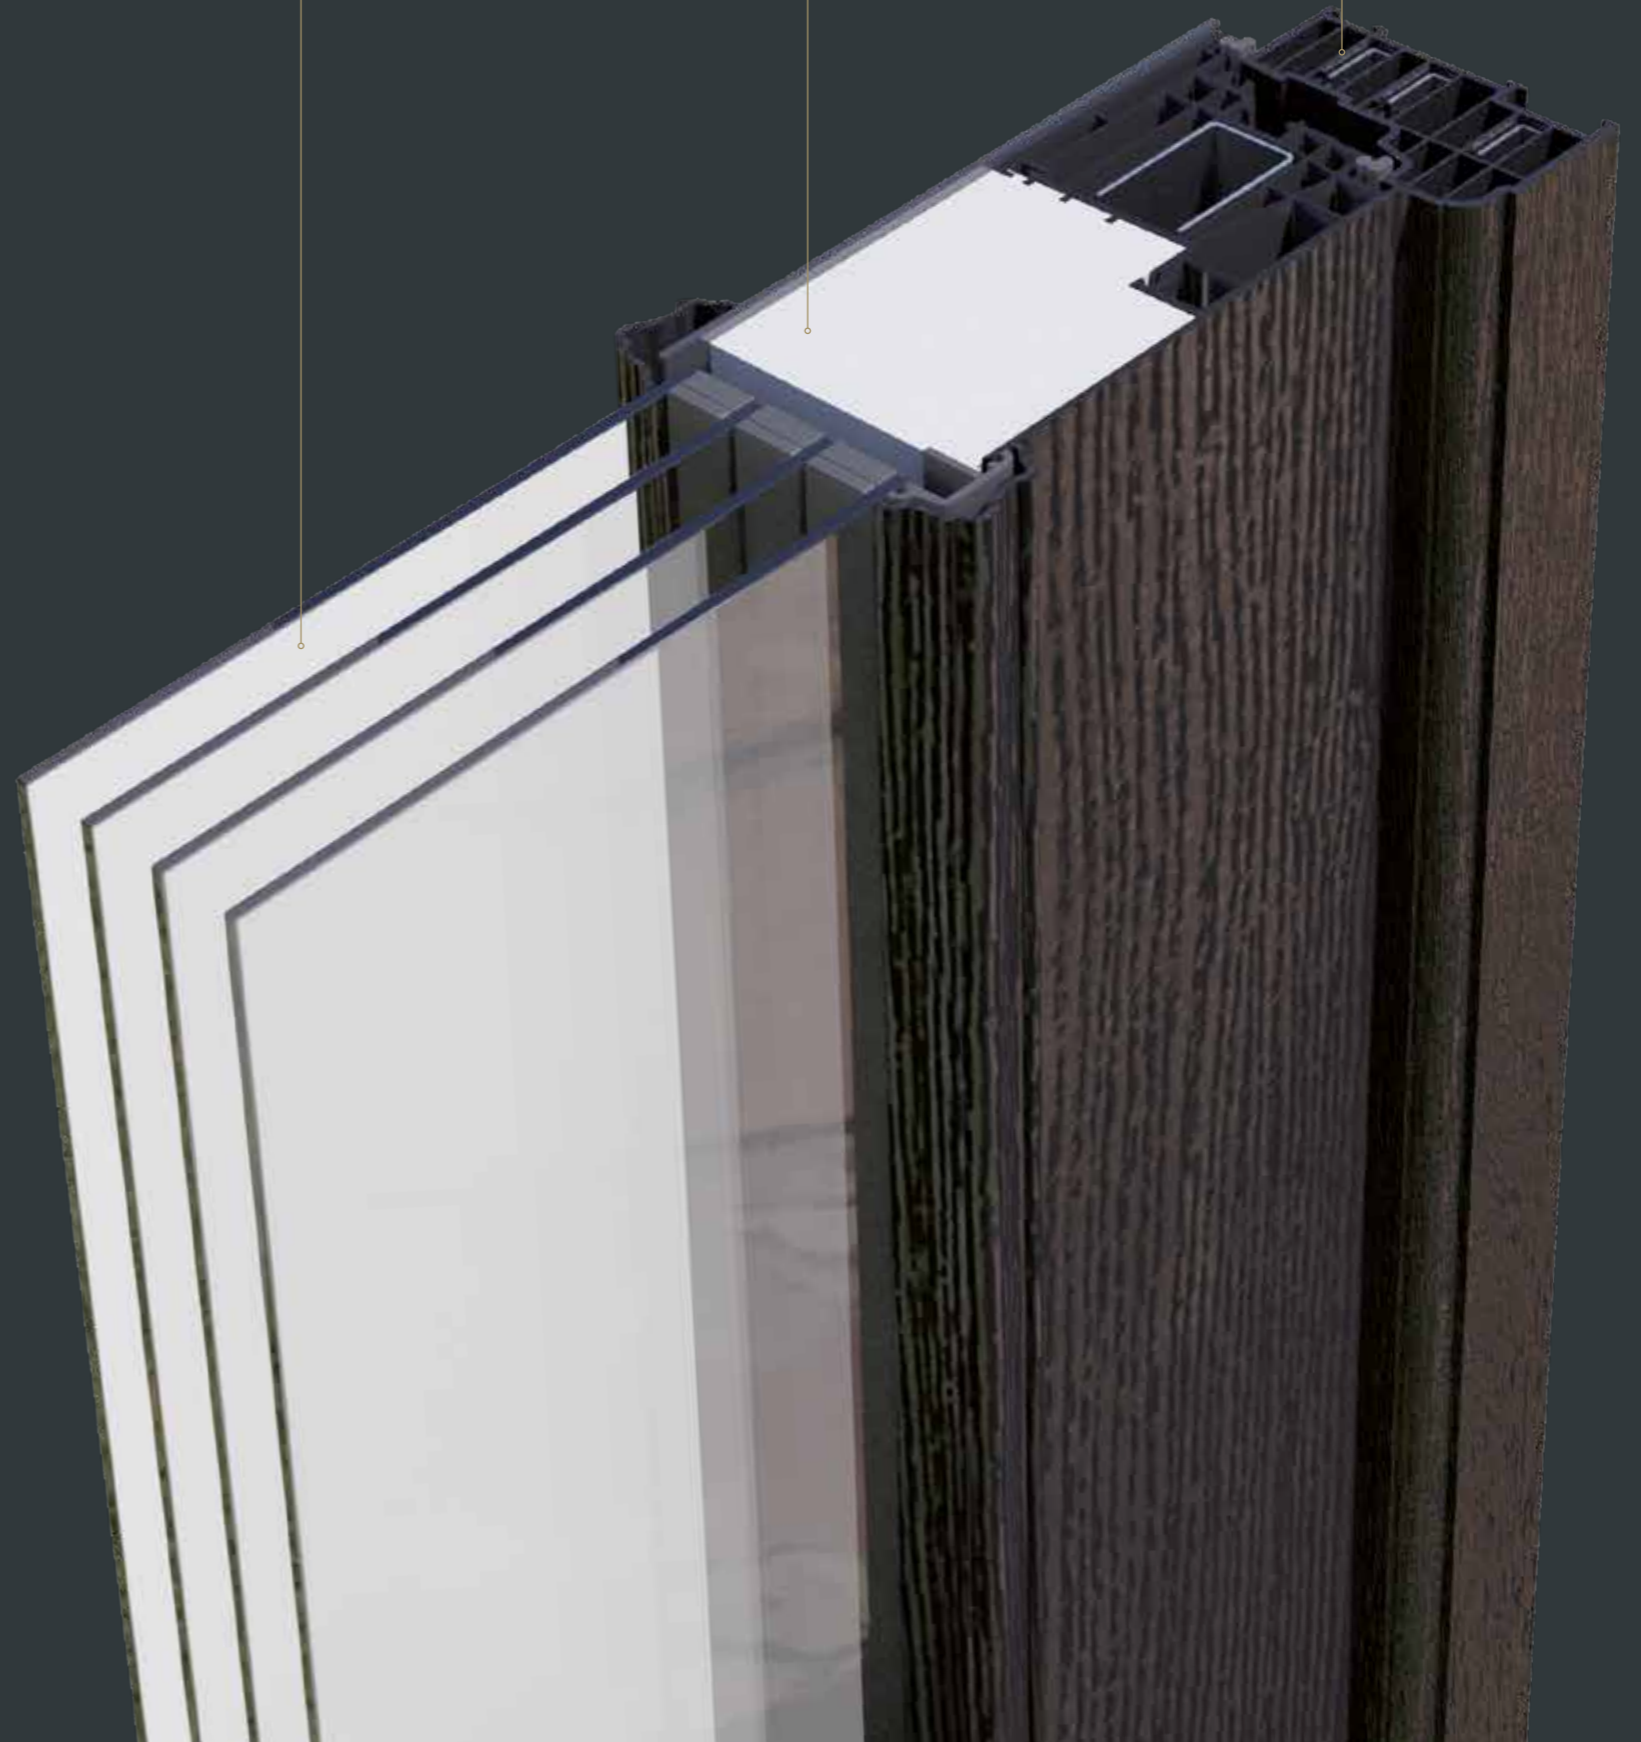

A total of twenty designs has been chosen, including a beautifully crafted Heart door that has been bespoke designed to complement the stunning timber alternative windows from The Residence Collection.

The new door by Apeer, including the key elements of design and performance is presented as 120mm front-to-back format, including traditional, contemporary and stable door designs, with 78mm quadruple sealed glass units as standard. Construction will be of GRP skins around a high density PU core, reinforced with steel mesh embedded within the core of each door.

Every door, including skins and glass units, will be manufactured by Apeer at their 120,000 feet² Ballymena factory.

Key Features:

Passivhaus compliant with U Values as low as 0.51 W/m²K.

Residence Collection's R9 or R² 100mm frame and open-in door sash.

120mm door-set.

GRP skins around a high density PU core, reinforced with steel mesh embedded within the core of each door.

78mm quadruple sealed glass units as standard.

Ultion KeyTag, with Apple Find My as standard.

Weather deflector as standard.

Toplights and full sidelights available.

PAS 24 compliant.

Stormguard or full frame threshold.

78mm quadruple sealed glass units as standard

GRP skins around a high density PU core, reinforced with steel mesh embedded within the core of each door

Residence Collection's R9 or R² 100mm frame and open-in door sash