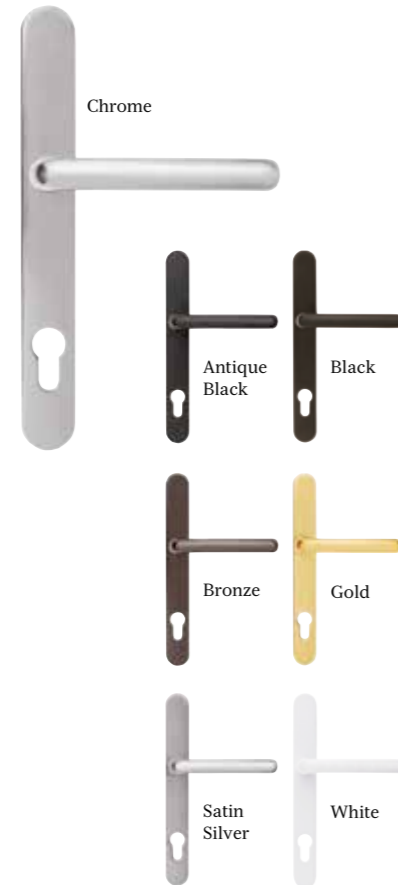

Push-in Letterplate

Door Pull

Push-in Letterplate

Door Pull

Contemporary Door Handles

Our range of modern, stainless steel and black handles will give your door a super-sleek look.

Contemporary

Lynx - Black Round Handle

Finger Pull
Also available in Black

Square Finger Pull
Also available in Black

1800mm Bar Handle

1200mm Bar Handle

600mm Bar Handle

1500mm Square Bar Handle

1200mm Black Bar Handle

1200mm Black Square Bar Handle

1200mm Off-set Square Bar Handle

Classic Handles and Letterplates

Stainless Steel Letter plate

Knockers

Stainless Steel Urn Knocker

Chrome Architectural Knocker

Letterplates

Lever Handles

Lever Pad Handles

Contemporary

Lionshead

In order to ensure the best quality accessories are used on Apeer doors, New World reserves the right to replace any of the above options as required. Hardware comes with manufacturer's warranty.