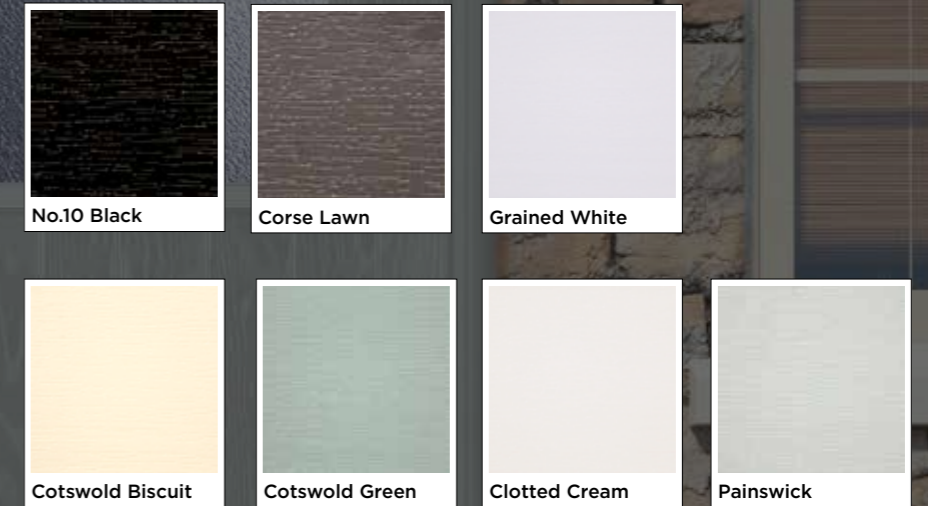

Standard Residence Colours - Grained