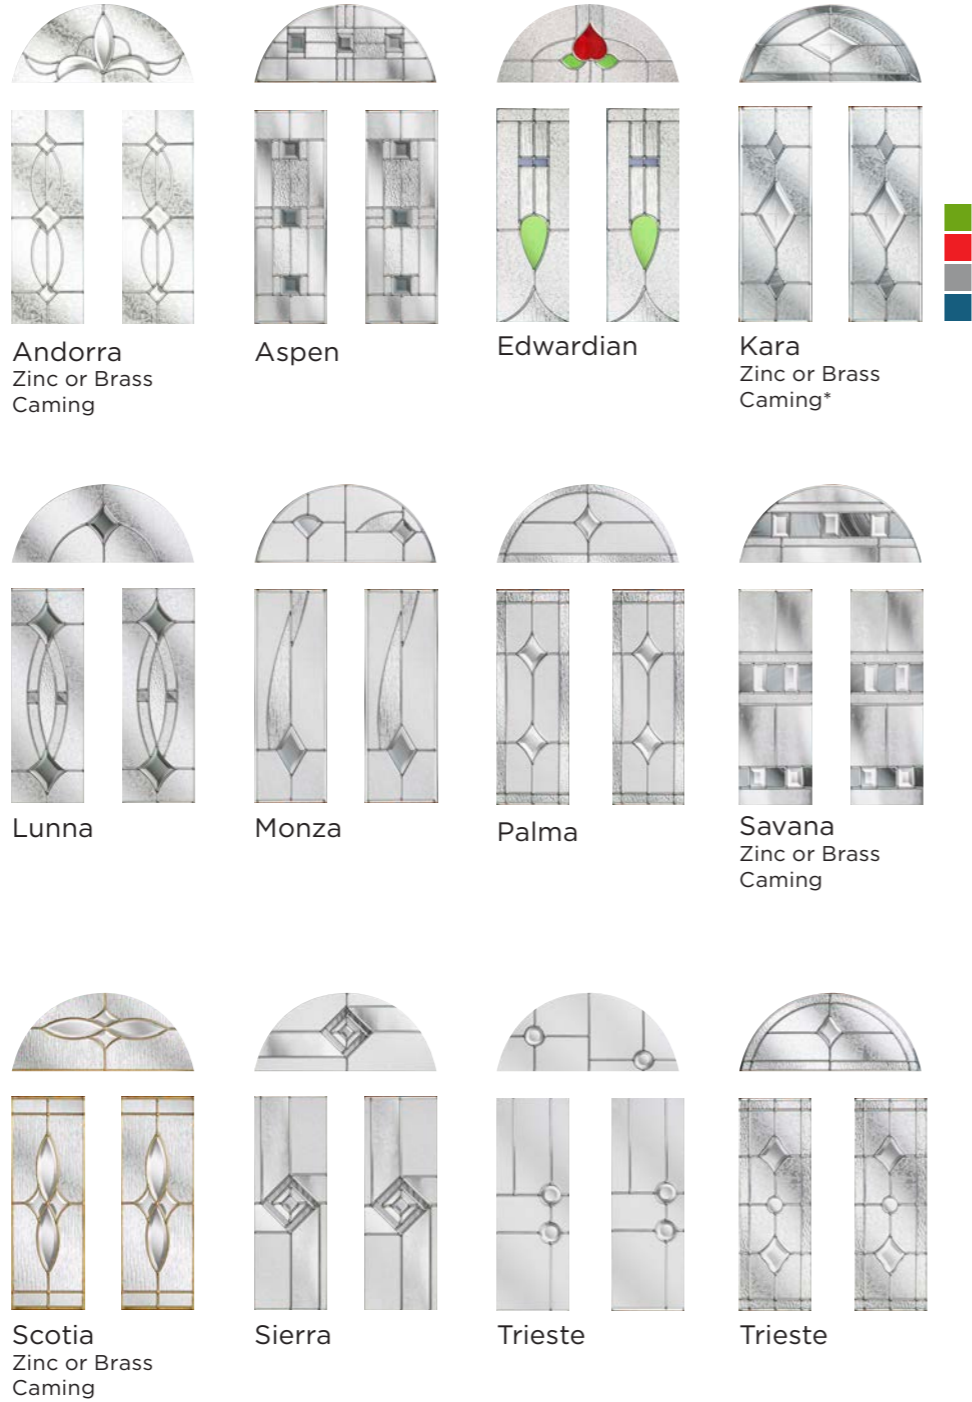

nxt-gen Eclat

Main image: Porcelain Blue with Palma glass.

New 2022 colour