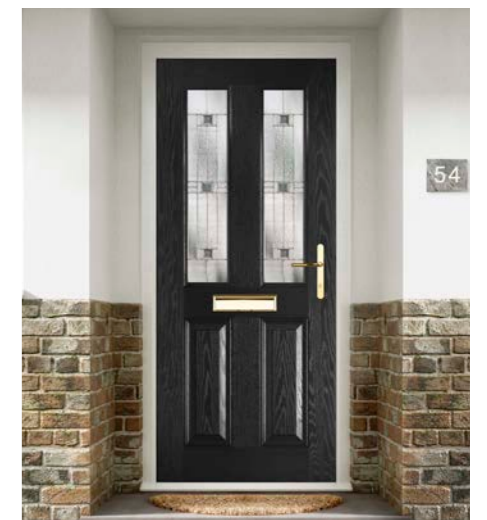

Double Rebated

Sometimes it's the little things in life that can give the most satisfaction. The feel of reassurance and quality you get from closing a thicker and heavier door is a perfect example.

In addition to all the fantastic benefits of next-gen and contemporary doors, our collection of double rebated doors are over 50% thicker, and you can enjoy a 25% better thermal efficiency to help the environment and your heating bills. Improved noise reduction also helps your home remain a sanctuary of peace and quiet.

Choose our 50mm triple glazed, laminated glass units for extra security. Glass available: Aspen, Edwardian, Kara (Zinc or Brass Caming only) and Monza.

Disclaimer: Please note this range is not SBD accredited.