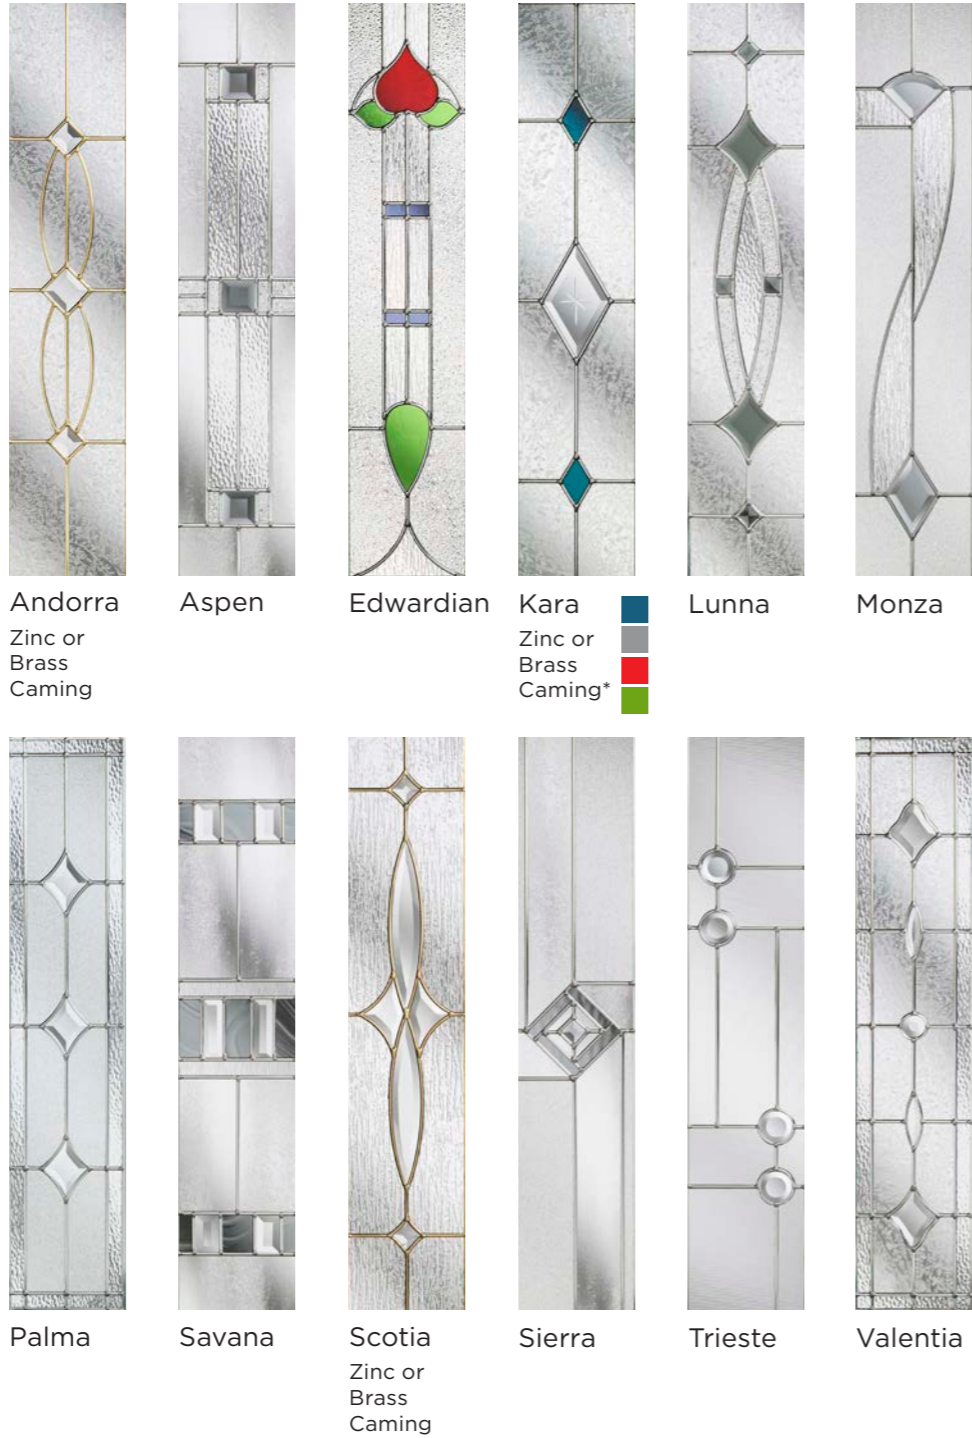

nxt-gen Esteem

Main image: Distinction Anthracite Grey with Kara Brass glass.

most popular style