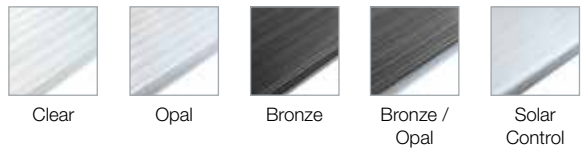

POLYCARBONATE COLOURS