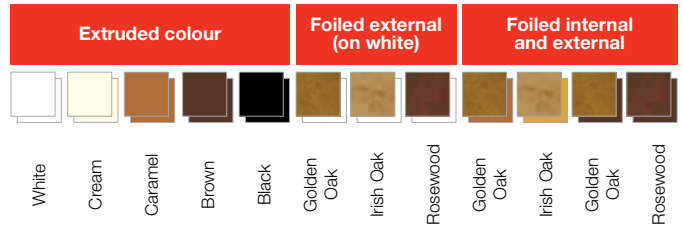

Extruded colour					Foiled external (on white)			Foiled internal and external			
		White	Cream	Caramel	Brown	Black	Golden Oak	Irish Oak	Rosewood	Golden Oak	Irish Oak	Golden Oak	Rosewood
CRS8224RH	S1 Victorian half top cap RH	✓	✓	×	×	×	×	✓K	×	×	×	✓	✓
CRS8225LH	S2 Victorian half top cap RH	✓	✓	×	×	×	×	✓K	×	×	×	✓	✓
CRS8225RH	S2 Victorian half top cap RH	✓	✓	×	×	×	×	✓K	×	×	×	✓	✓
CRS8226LH	S3 Victorian half top cap LH	✓	✓	×	×	×	×	✓K	×	×	×	✓	✓
CRS8226RH	S3 Victorian half top cap RH	✓	✓	×	×	×	×	✓K	×	×	×	✓	✓
CRS8227LH	S4 Victorian half top cap LH	✓	✓	×	×	×	×	✓K	×	×	×	✓	✓
CRS8227RH	S4 Victorian half top cap RH	✓	✓	×	×	×	×	✓K	×	×	×	✓	✓
CRS8228	S1 Victorian bottom cap	✓	✓	×	×	×	×	✓K	×	×	×	✓	✓
CRS8229	S2 Victorian bottom cap	✓	✓	×	×	×	×	✓K	×	×	×	✓	✓
CRS8230LH	S1 Victorian half bottom cap LH	✓	✓	×	×	×	×	✓K	×	×	×	✓	✓
CRS8230RH	S1 Victorian half bottom cap RH	✓	✓	×	×	×	×	✓K	×	×	×	✓	✓
CRS8231LH	S2 Victorian half bottom cap LH	✓	✓	×	×	×	×	✓K	×	×	×	✓	✓
CRS8231RH	S2 Victorian half bottom cap RH	✓	✓	×	×	×	×	✓K	×	×	×	✓	✓
CRS8232	Victorian 25 rad end bottom cap	✓	✓	×	×	×	×	✓K	×	×	×	✓	✓
CRS8236	Jacobean finial and cresting	✓	✓	✓	✓	×	×	×	×	×	×	×	×
CRS8237	Jacobean cresting	✓	✓	✓	✓	×	×	×	×	×	×	×	×
CRS8240	S1 Edwardian top cap	✓	✓	×	×	×	×	✓K	×	×	×	×	✓
CRS8241	S2 Edwardian top cap	✓	✓	×	×	×	×	✓K	×	×	×	✓	✓
CRS8242	S3 Edwardian top cap	✓	✓	×	×	×	×	✓K	×	×	×	✓	✓
CRS8243	S4 Edwardian top cap	✓	✓	×	×	×	×	✓K	×	×	×	✓	✓
CRS8244LH	S1 Edwardian half top cap LH	✓	✓	×	×	×	×	✓K	×	×	×	✓	✓
CRS8244RH	S1 Edwardian half top cap RH	✓	✓	×	×	×	×	✓K	×	×	×	✓	✓
CRS8245LH	S2 Edwardian half top cap LH	✓	✓	×	×	×	×	✓K	×	×	×	✓	✓
CRS8245RH	S2 Edwardian half top cap RH	✓	✓	×	×	×	×	✓K	×	×	×	✓	✓
CRS8246LH	S3 Edwardian half top cap LH	✓	✓	×	×	×	×	✓K	×	×	×	✓	✓
CRS8246RH	S3 Edwardian half top cap RH	✓	✓	×	×	×	×	✓K	×	×	×	✓	✓
CRS8247LH	S4 Edwardian half top cap LH	✓	✓	×	×	×	×	✓K	×	×	×	✓	✓
CRS8247RH	S4 Edwardian half top cap RH	✓	✓	×	×	×	×	✓K	×	×	×	✓	✓
CRS8248	S1 Edwardian bottom cap	✓	✓	×	×	×	×	✓K	×	×	×	✓	✓
CRS8249	Edwardian 25° rad end bottom cap	✓	✓	×	×	×	×	✓K	×	×	×	✓	✓
CRS8250LH	S1 Edwardian half bottom cap LH	✓	✓	×	×	×	×	✓K	×	×	×	✓	✓
CRS8250RH	S1 Edwardian half bottom cap RH	✓	✓	×	×	×	×	✓K	×	×	×	✓	✓
CRS8253LH	Gullwing bottom capping LH	✓	✓	×	×	×	×	✓K	×	×	×	✓	✓
CRS8253RH	Gullwing bottom capping LH	✓	✓	×	×	×	×	✓K	×	×	×	✓	✓
CRS8254LH	Deep skirt half top cap LH	✓	✓	×	×	×	×	✓K	×	×	×	✓	✓
CRS8254RH	Deep skirt half top cap RH	✓	✓	×	×	×	×	✓K	×	×	×	✓	✓
CRS8255	Decorative ring beam external 90° corner	✓	✓	✓	✓	×	×	×	×	×	×	×	×
CRS8256	Decorative ring beam internal 90° corner	✓	✓	✓	✓	×	×	×	×	×	×	×	×
CRS8257	Decorative ring beam 135° corner	✓	✓	✓	✓	×	×	×	×	×	×	×	×