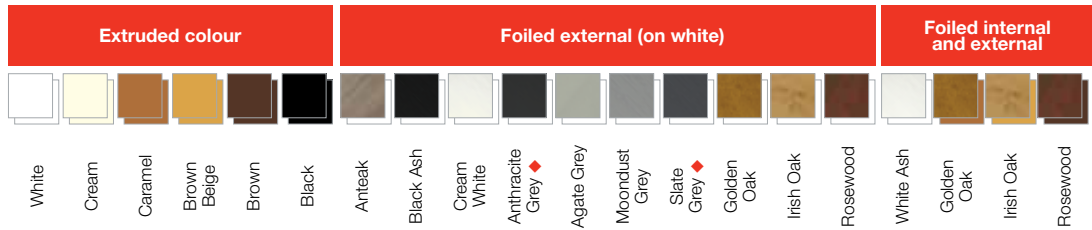

CILLS

		White	Cream	Caramel	Brown Beige	Brown	Black	Anteak	Black Ash	Cream White	Anthracite Grey	Agate Grey	Moon dust Grey	Slate Grey	Golden Oak	Irish Oak	Rosewood	White Ash	Golden Oak	Irish Oak	Rosewood
AS85	85mm A-type cill	✓	✓	×	×	×	×	LF	LF	LF	LF	LF	LF	LF	LF	LF	LF	✓	✓	✓	✓
AC125	125mm A-type cill	✓	✓	×	×	×	×	×	×	LF	LF	×	×	LF	LF	×	LF	B&U	×	×	×
AC150	150mm A-type cill	✓	✓	×	×	×	×	L&U	L&U	L&U	L&U	L&U	L&U	L&U	L&U	L&U	L&U	B&U	B&U	B&U	B&U
AC180	180mm A-type cill	✓	✓	×	×	×	×	L&U	L&U	L&U	L&U	L&U	L&U	L&U	L&U	L&U	L&U	B&U	B&U	B&U	B&U
AC225	225mm A-type cill	✓	✓	×	×	×	×	×	×	LF	LF	×	×	LF	LF	×	LF	B&U	×	×	×
ECA85	End cap 85mm	✓	✓	✓	✓	✓	×	×	×	×	×	×	×	×	×	×	×	×	×	×	×
ECA125	End cap 125mm	✓	✓	✓	×	✓	×	×	×	✓	✓	×	×	✓	×	×	✓	✓	×	×	×
ECA150	End cap 150mm	✓	✓	✓	✓	✓	✓	✓	✓	✓	✓	✓	✓	✓	×	✓	×	✓	✓	✓	✓
ECA180	End cap 180mm	✓	✓	✓	✓	✓	✓	✓	✓	✓	✓	✓	✓	✓	×	✓	×	✓	✓	✓	✓
ECA225	End cap 225mm	✓	✓	✓	×	✓	×	×	×	✓	✓	×	×	✓	×	×	✓	✓	×	×	×
JT150	150mm straight cill joint trim	✓	×	✓	×	✓	×	×	×	×	×	×	×	×	×	×	×	×	×	×	×
JTA135	135° angle cill joint trim	✓	×	✓	×	✓	×	×	×	×	×	×	×	×	×	×	×	×	×	×	×
JTA150	150° angle cill joint trim	✓	×	✓	×	✓	×	×	×	×	×	×	×	×	×	×	×	×	×	×	×
JTA90E	90° external angle cill joint trim	✓	×	✓	×	✓	×	×	×	×	×	×	×	×	×	×	×	×	×	×	×
JTA90I	90° internal angle cill joint trim	✓	×	✓	×	✓	×	×	×	×	×	×	×	×	×	×	×	×	×	×	×