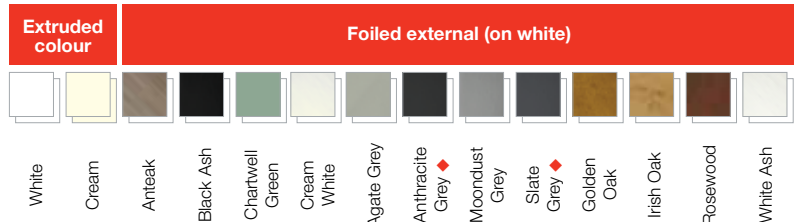

BAY POLES & ADAPTORS

		White	Cream	Anteak	Black Ash	Chartwell Green	Cream White	Agate Grey	Anthracite Grey	Moon dust Grey	Slate Grey	Golden Oak	Irish Oak	Rosewood	White Ash
EWS105	Bay pole adaptor	✓	×	×	×	×	×	×	LF+	×	LF+	LF	LF	LF	LF
EWS107	T capping section	✓	✓	✓	✓	✓	✓	✓	✓	✓	✓	✓	✓	✓	✓
EWS109	Bay pole	✓	×	✓	×	✓	✓	✓	✓	✓	✓	✓	✓	✓	✓
EWS110	Square bay post	✓	×	×	×	×	×	×	×	×	×	✓	×	✓	×
EWS113	135-150° external angle capping	✓	✓	✓	✓	✓	✓	✓	✓	✓	✓	✓	✓	✓	✓
EWS120	70mm square bay post	✓	✓	×	×	✓	×	×	✓	×	✓	✓	✓	✓	✓
EWS121	160-170° adjustable bay post external capping	✓	✓	×	✓	✓	✓	✓	✓	×	✓	✓	✓	✓	✓
EWS123	Bay pole internal trim	✓	✓	×	×	×	×	×	×	×	×	✓	✓	✓	✓
EWS124	Bay pole external trim	✓	✓	×	×	✓	×	✓	✓	×	✓	✓	✓	✓	✓
EWS125	Bay pole adaptor	✓	×	×	×	×	×	×	×	×	×	×	×	×	×
EWS130	70mm bay post sculptured	✓	×	×	×	✓	×	✓	✓	×	✓	✓	✓	✓	✓
LSF1120	Modus 90° square corner post	✓	✓	✓	✓	×	✓	✓	✓	✓	✓	×	✓	✓	✓
LSF1125	Modus bay pole adaptor	✓	✓	LF	LF	×	LF	LF	LF	LF	LF	×	LF	LF	LF

KEY ✓ Available from stock * Sprayed × Not available from stock **LF** Left face **RF** Right face
L&U Left external face and underside **B&U** Internal and external face and underside
◆ Available in both grained and smooth foils (*EWS105 not available in Anthracite or Slate Grey smooth)