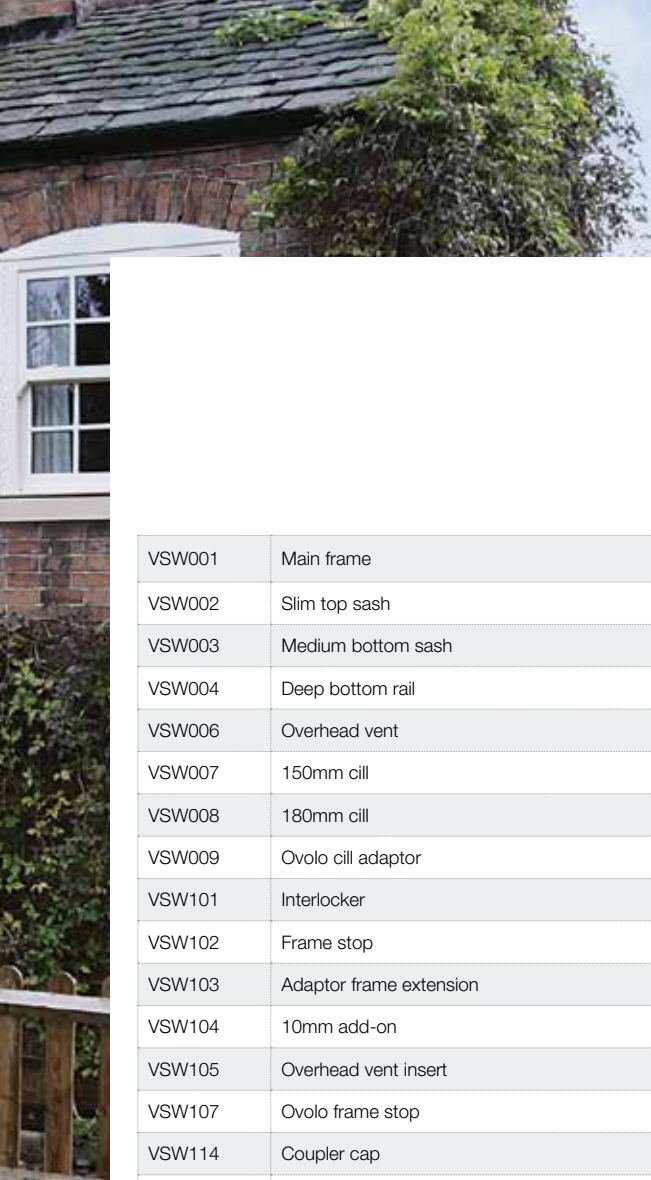

Extruded colour					Foiled external (on white)				Foiled internal and external				
White	Cream	Caramel	Brown Beige	Brown	Cream White	Golden Oak	Irish Oak	Rosewood	White Ash	Cream White	Golden Oak	Irish Oak	Rosewood

		White	Cream	Caramel	Brown Beige	Brown	Cream White	Golden Oak	Irish Oak	Rosewood	White Ash	Cream White	Golden Oak	Irish Oak	Rosewood
VSW001	Main frame	✓	✓	×	×	×	×	×	×	×	✓	✓	✓	✓	✓
VSW002	Slim top sash	✓	✓	×	×	×	×	×	×	×	✓	✓	✓	✓	✓
VSW003	Medium bottom sash	✓	✓	×	×	×	×	×	×	×	✓	✓	✓	✓	✓
VSW004	Deep bottom rail	✓	✓	×	×	×	×	×	×	×	✓	✓	✓	✓	✓
VSW006	Overhead vent	✓	✓	×	×	×	✓	✓	✓	✓	✓	×	×	×	×
VSW007	150mm cill	✓	✓	×	×	×	RF	RF	RF	RF	RF	×	×	×	×
VSW008	180mm cill	✓	✓	×	×	×	RF	RF	RF	RF	RF	×	×	×	×
VSW009	Ovolo cill adaptor	✓	✓	×	×	×	×	×	×	×	✓	✓	✓	✓	✓
VSW101	Interlocker	✓	✓	×	×	×	×	×	×	×	LF	LF	LF	LF	LF
VSW102	Frame stop	✓	✓	×	×	×	×	✓	✓	✓	✓	✓	×	×	×
VSW103	Adaptor frame extension	✓	✓	×	×	×	LF	LF	LF	LF	LF	×	×	×	×
VSW104	10mm add-on	✓	✓	×	×	×	BF	BF	BF	BF	BF	×	×	×	×
VSW105	Overhead vent insert	✓	×	×	×	×	×	×	×	×	×	×	×	×	×
VSW107	Ovolo frame stop	✓	✓	×	×	×	✓	✓	✓	✓	✓	×	×	×	×
VSW114	Coupler cap	✓	✓	×	×	×	✓	✓	✓	✓	✓	×	×	×	×
VSW201	Decorative horn	✓	✓	×	×	×	×	×	×	×	✓	✓	✓	✓	✓
VSW202	Frame stop end cap	✓	✓	✓	✓	✓	×	×	×	×	×	×	×	×	×
VSW204	Security bar end cap	✓	✓	✓	✓	✓	×	×	×	×	×	×	×	×	×
VSW205	Cill adaptor end cap	✓	✓	✓	✓	✓	×	×	×	×	×	×	×	×	×
VSW207	150mm cill end cap	✓	✓	✓	✓	✓	×	×	×	×	×	×	×	×	×
VSW208	180mm cill end cap	✓	✓	✓	✓	✓	×	×	×	×	×	×	×	×	×
VSW209	Ovolo crash stop end cap	✓	✓	✓	✓	✓	×	×	×	×	×	×	×	×	×
VSW210	Run-through horn	✓	✓	×	×	×	×	×	×	×	✓	✓	✓	✓	✓
VSW214	Deep bottom rail moulding	✓	✓	×	×	×	×	×	×	×	✓	✓	✓	✓	✓
VSW301	Square bead	✓	✓	×	×	×	×	×	×	×	LF	LF	LF	LF	LF
VSW302	Ovolo bead	✓	✓	×	×	×	×	×	×	×	LF	LF	LF	LF	LF
VSW303	External Georgian bar	✓	✓	×	×	×	×	×	×	×	LF	LF	LF	LF	LF
VSW304	Ovolo Georgian bar	✓	✓	×	×	×	×	×	×	×	LF	LF	LF	LF	LF
VSW305	Georgian bar end cap	✓	✓	×	×	×	×	×	×	×	✓	✓	✓	✓	✓
VSW306	Georgian bar cruciform	✓	✓	×	×	×	×	×	×	×	✓	✓	✓	✓	✓
VSW504	Aluminium security bar	✓	✓	✓	×	✓	×	×	✓	×	✓	✓	×	×	×
VSW910	Run-through horn kit	✓	✓	×	×	×	×	×	×	×	✓	✓	✓	✓	✓