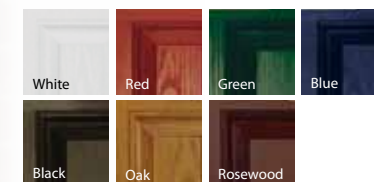

External Door Colour (white inside)

Frame Colour (white inside)