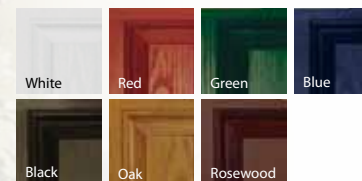

Hardware Options

External Door Colour (white inside)

Frame Colour (white inside)