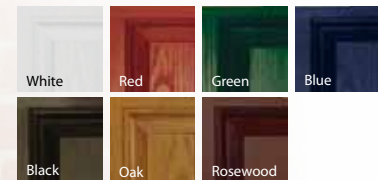

External Door Colour

(white inside)

Frame Colour

(white inside)