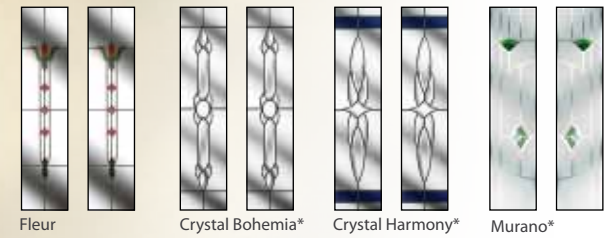

Available glass designs