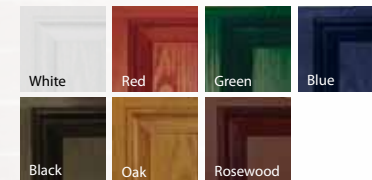

### External Door Colour (white inside)