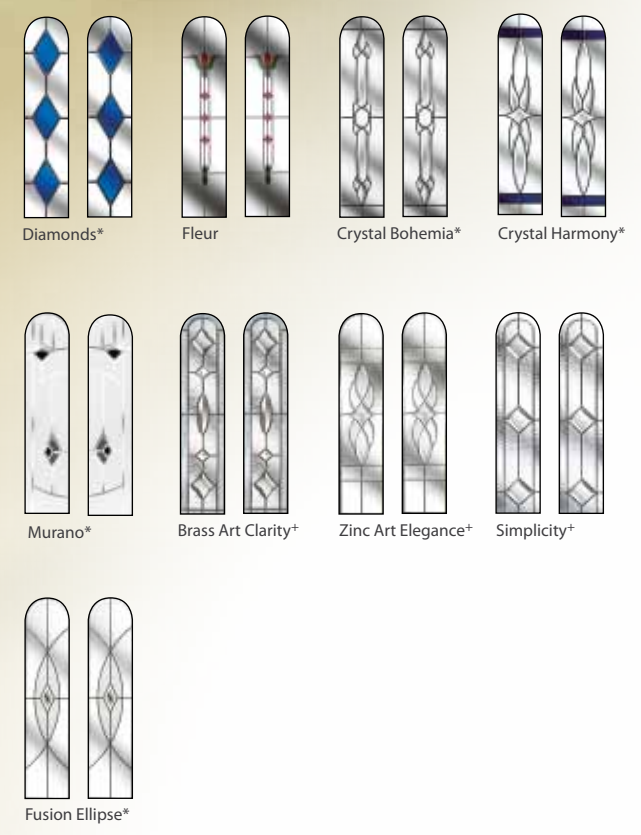

Available glass designs