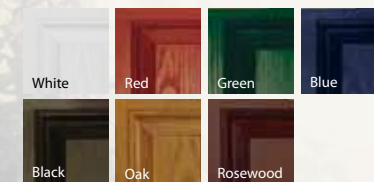

External Door Colour (white inside)