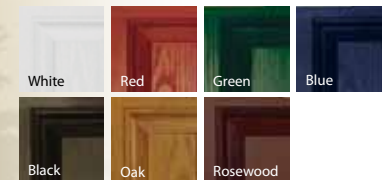

### External Door Colour (white inside)