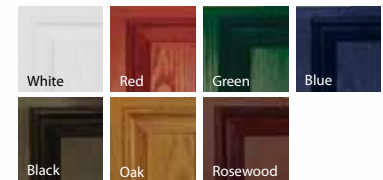

Fusion Ellipse\*

Fleur

Crystal Bohemia\*

Crystal Harmony\*  
Blue, Green, Red or Frost

Murano\*  
Blue, Green, Green or Red

External Door Colour  
(white inside)

Frame Colour  
(white inside)

*It's a tradition*