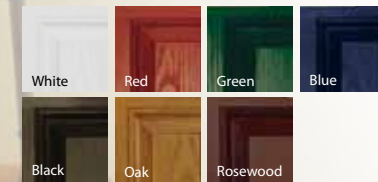

External Door Colour (white inside)

Frame Colour (white inside)