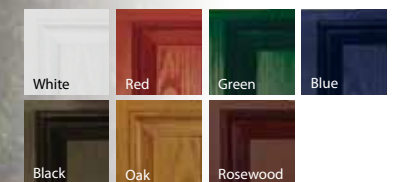

External Door Colour (white inside)

Frame Colour (white inside)