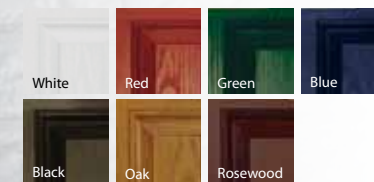

### External Door Colour

(white inside)