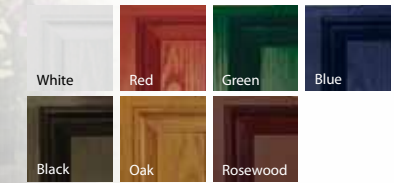

External Door Colour (white inside)