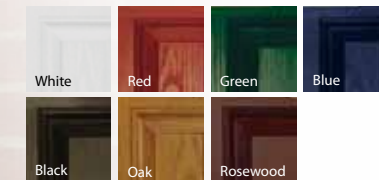

### External Door Colour

(white inside)