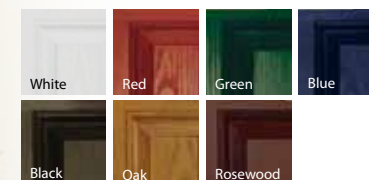

External Door Colour (white inside)

Frame Colour (white inside)