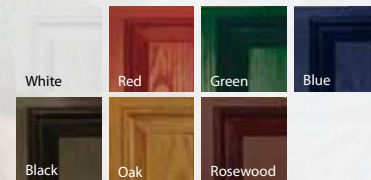

## External Door Colour

(white inside)