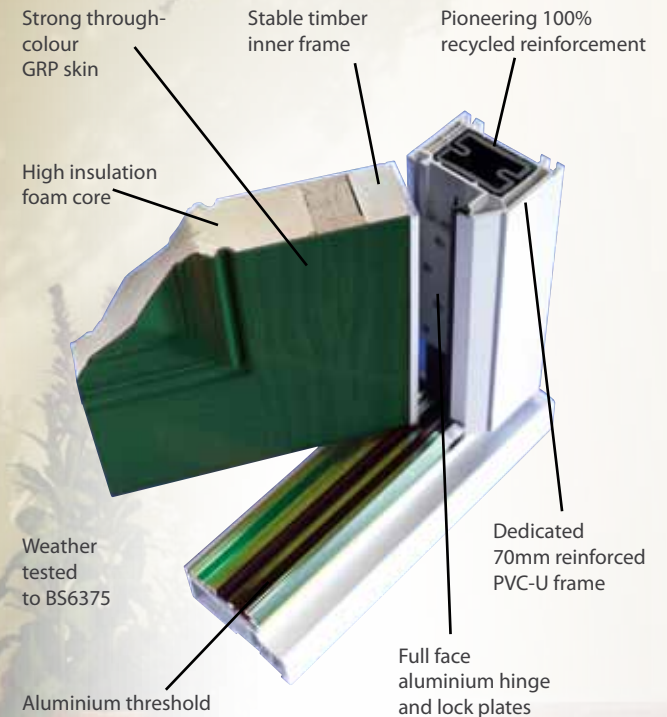

Door construction