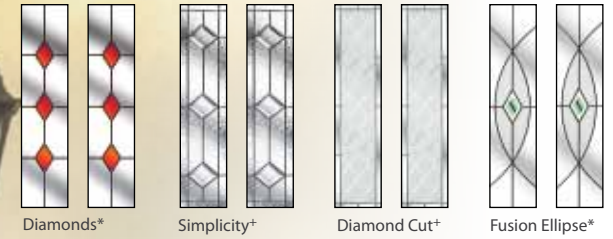

Available glass designs