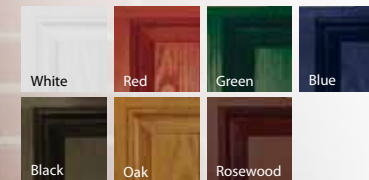

## External Door Colour

(white inside)